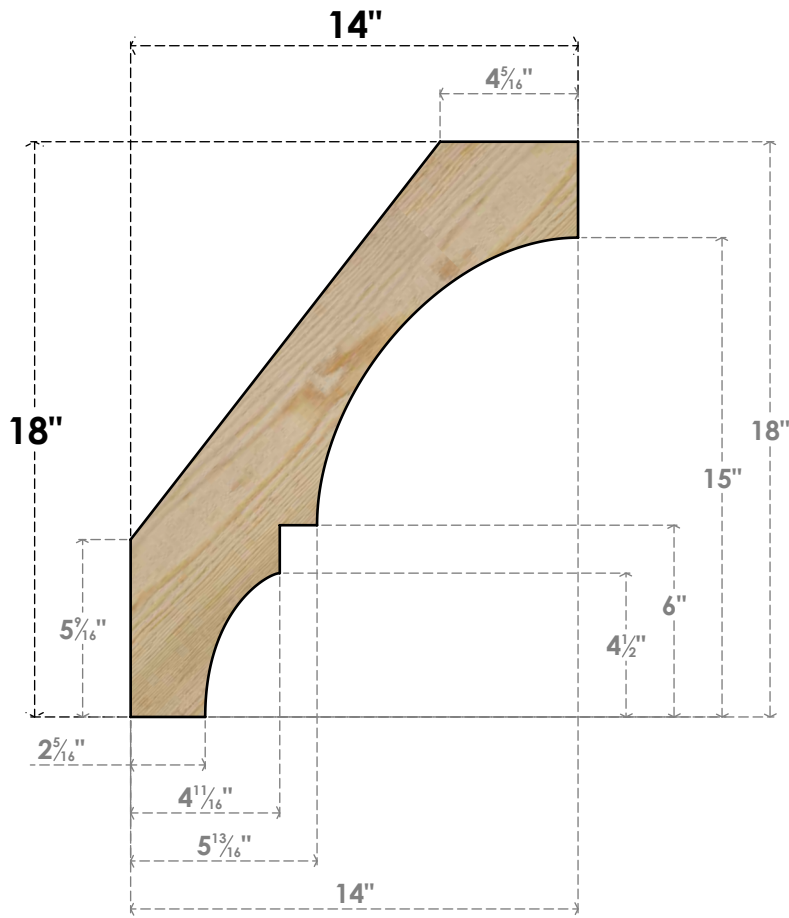

BRC04X14X18BOA00RDF

4"W X 14"D X 18"H BALBOA ROUGH SAWN BRACE, DOUGLAS FIR

SIDE

FRONT

EKENA MILLWORK
 2300 WEST MAIN ST.
 CLARKSVILLE, TX 75426
 TOLL FREE: 866-607-0453
 WWW.EKENAMILLWORK.COM

NOTES

1. INSTALLATION TO BE COMPLETED IN ACCORDANCE WITH MANUFACTURER'S SPECIFICATIONS.
2. DRAWING MAY NOT BE TO SCALE
3. THIS DRAWING IS INTENDED FOR DESIGN AND PLANNING PURPOSES ONLY.
4. ALL INFORMATION CONTAINED HEREIN WAS CURRENT AT THE TIME OF DEVELOPMENT BUT MUST BE REVIEWED AND APPROVED BY THE PRODUCT MANUFACTURER TO BE CONSIDERED ACCURATE.
5. PRODUCTS ARE NOT KILN DRIED. THIS ITEM IS UNIQUE AND WILL CONTAIN THE NATURAL VARIATIONS THAT THE WOOD SPECIES OFFERS. THIS MAY RESULT IN VARIATIONS UP TO 1/4"