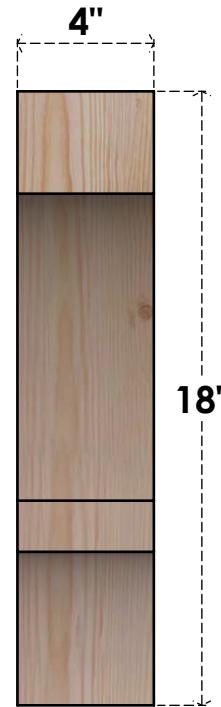

BRC04X14X18BOA00RDF

4"W X 14"D X 18"H BALBOA ROUGH SAWN BRACE, DOUGLAS FIR

SIDE

FRONT

EKENA MILLWORK
 2300 WEST MAIN ST.
 CLARKSVILLE, TX 75426
 TOLL FREE: 866-607-0453
 WWW.EKENAMILLWORK.COM

NOTES

1. INSTALLATION TO BE COMPLETED IN ACCORDANCE WITH MANUFACTURER'S SPECIFICATIONS.
2. DRAWING MAY NOT BE TO SCALE
3. THIS DRAWING IS INTENDED FOR DESIGN AND PLANNING PURPOSES ONLY.
4. ALL INFORMATION CONTAINED HEREIN WAS CURRENT AT THE TIME OF DEVELOPMENT BUT MUST BE REVIEWED AND APPROVED BY THE PRODUCT MANUFACTURER TO BE CONSIDERED ACCURATE.
5. PRODUCTS ARE NOT KILN DRIED. THIS ITEM IS UNIQUE AND WILL CONTAIN THE NATURAL VARIATIONS THAT THE WOOD SPECIES OFFERS. THIS MAY RESULT IN VARIATIONS UP TO 1/4"